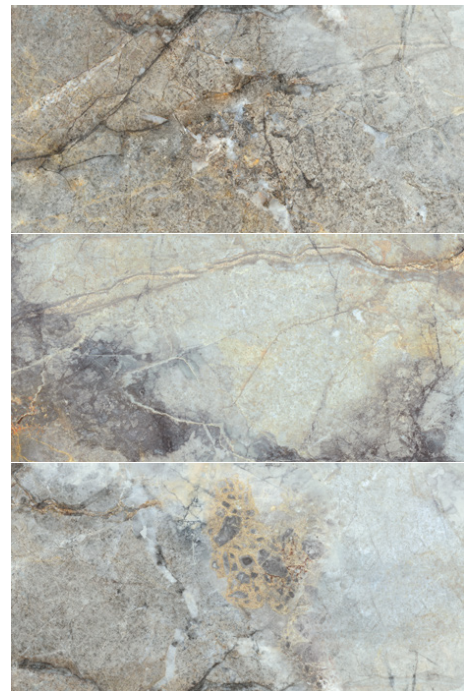

rock island blue collection

30x60/12"x24" rectified

rock island blue 30x60/12"x24" rectified
5903943503995

gl gold 1x60/0,40"x24"
5905669631686